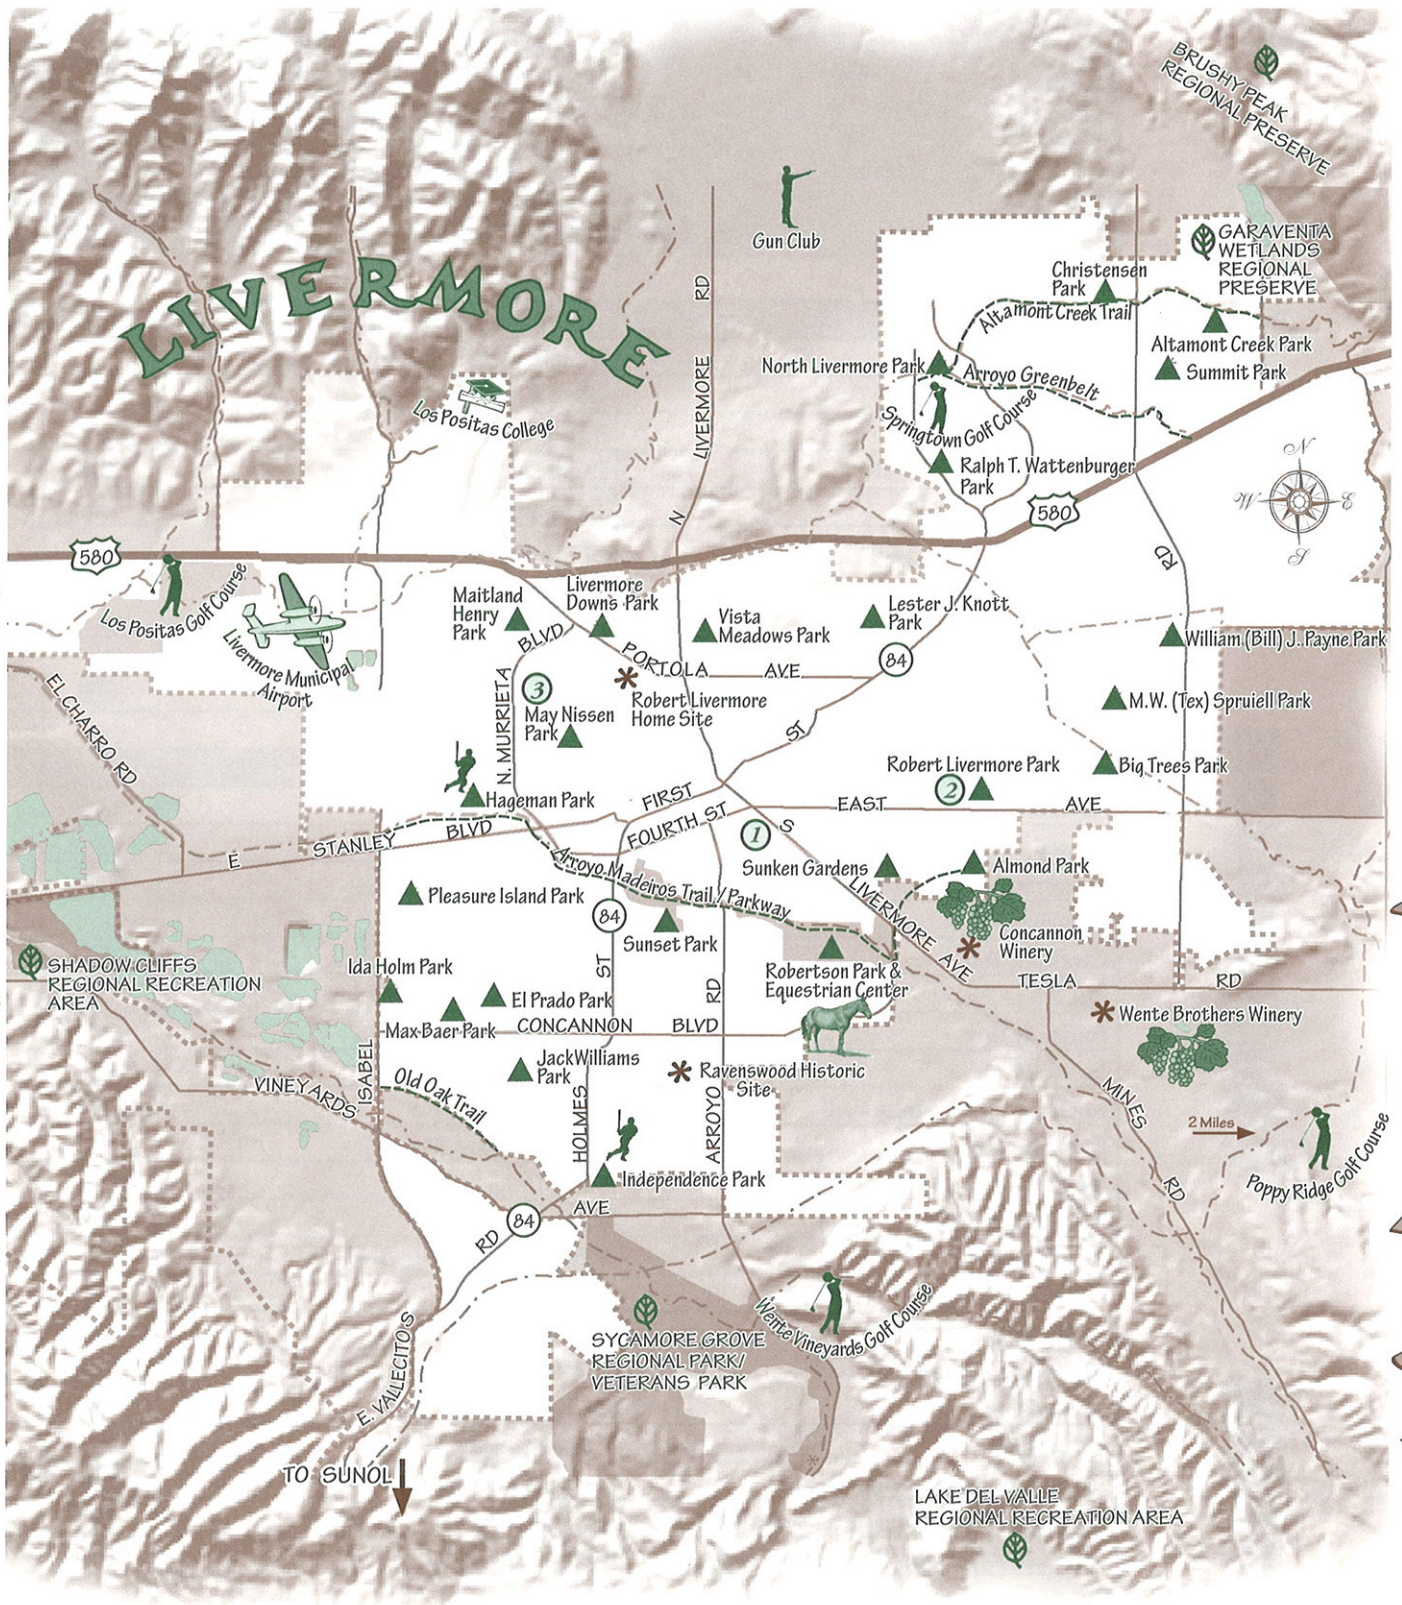

LIVERMORE

- ▲ Parks (4-5 acres or more)
- * Historic sites/points of interest (see pg. HS•D•POI-1)
- 🌿 East Bay Regional Park
- - - Creeks
- City Boundaries
- 💧 Water
- - - Trails
- ① Centers

RECREATION CENTERS

Wente Vineyards Golf Course
5050 Arroyo Rd. (925) 456-2475

Sunken Gardens Skate Park

Livermore

Historic Olivina stone gate

CITY OF LIVERMORE
 Livermore Area Recreation and Park District
 71 Trevarno Road
 (925) 373-5709
 www.larpd.dst.ca.us

Livermore