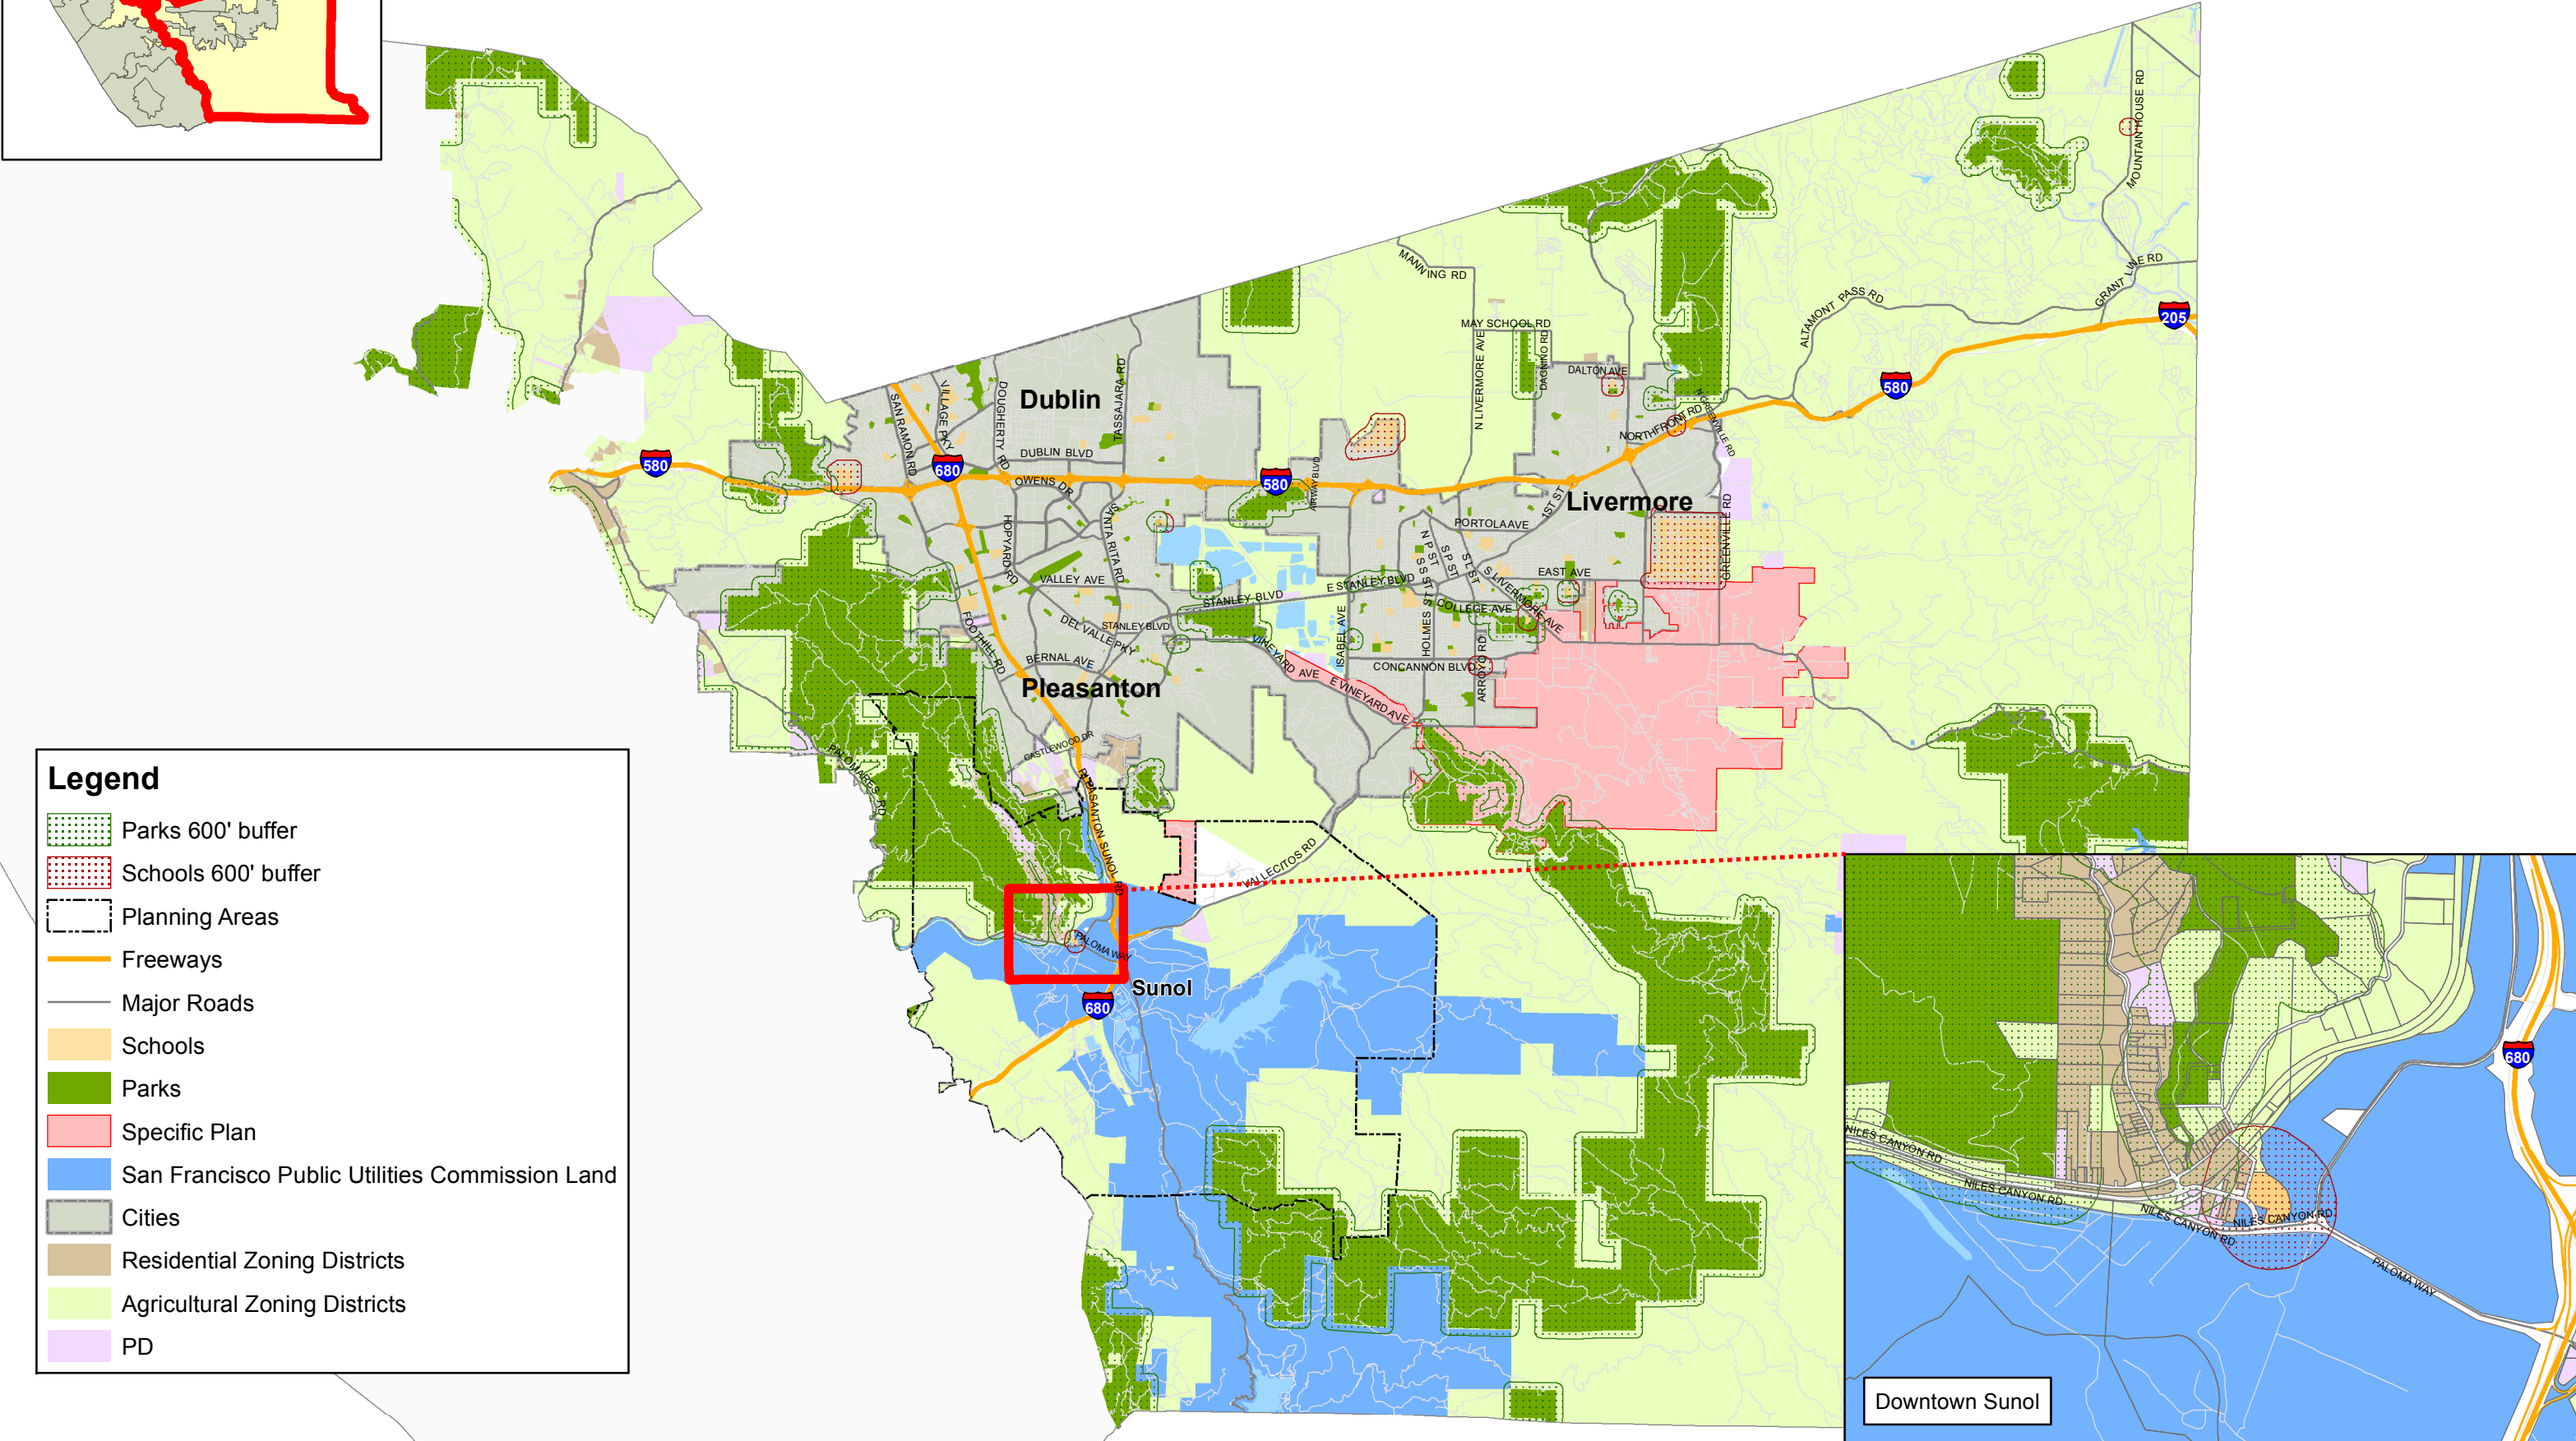

Rural Unincorporated County Zoning Designations and Sensitive Receptors 600' Buffer

Legend

- Parks 600' buffer
- Schools 600' buffer
- Planning Areas
- Freeways
- Major Roads
- Schools
- Parks
- Specific Plan
- San Francisco Public Utilities Commission Land
- Cities
- Residential Zoning Districts
- Agricultural Zoning Districts
- PD